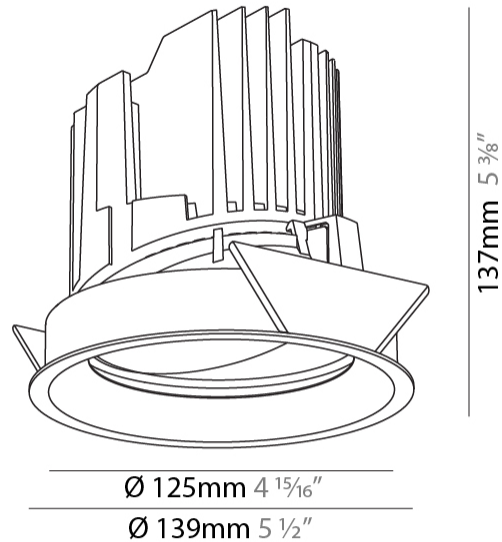

PHYSICAL

Shape: Round
Diameter (mm): 139
Diameter (in): 5 1/2
Height (mm): 137
Height (in): 5 3/8
Ceiling Thickness (mm): 10 / 12.5 / 15
Ceiling Thickness (in): 3/8 or 1/2 or 9/16
Min. Recessing Depth (mm): 150
Min. Recessing Depth (in): 5 7/8
Light Distribution: Adjustable / Downlight
Weight (kg): 0.853
Weight (lbs): 1.88
Fixture Finish: SSR / BKV / CWI / CRY / HAB / UFT / ITA / RUA / FTG / MYG / LOD / PUS / FRO / FUP / KIA / POP / BLS / SPG / MEY / GOH / GUM / CHC / COM / ABZ / JAG / OBR / MOS / ROR
Fixture Material: Aluminum Die Cast
Cut-out Measurements: 130mm / 5 1/8"

ELECTRICAL

Lamp Type: LED (Zhaga Standard)
Input Wattage (W): 28.6
Total Output Wattage (W): 26.4
Dimming: Tri-Mode (Non-Dimming and Phase Dimming (120Vac only) and 0-10V Dimming)
Driver Included: No
Driver Location: Recessed Housing
Driver Type: Constant Current - Universal
Driver Class: Class 2
Housing: See components
Input Voltage (V): 120 - 277
Constant Current (MA): 700

LED

Number of LEDs: 1
Color Temperature (°K): 2700 / 3000 / 3500 / 4000
Max. Delivered Lumen (lm): 1180 / 1930 / 2029 / 2070
Nominal Lumen (lm): 3210 / 3290 / 3459 / 3530
CRI: >90 CRI
Lamp Life (hrs): 50000

OPTICAL

Reflector: 10 / 18 / 36
Adjustability: Rotational 355°, Tilt 30°

RATINGS AND CERTIFICATIONS

Certified By: Certified for North American Standards
IP rating: IP54